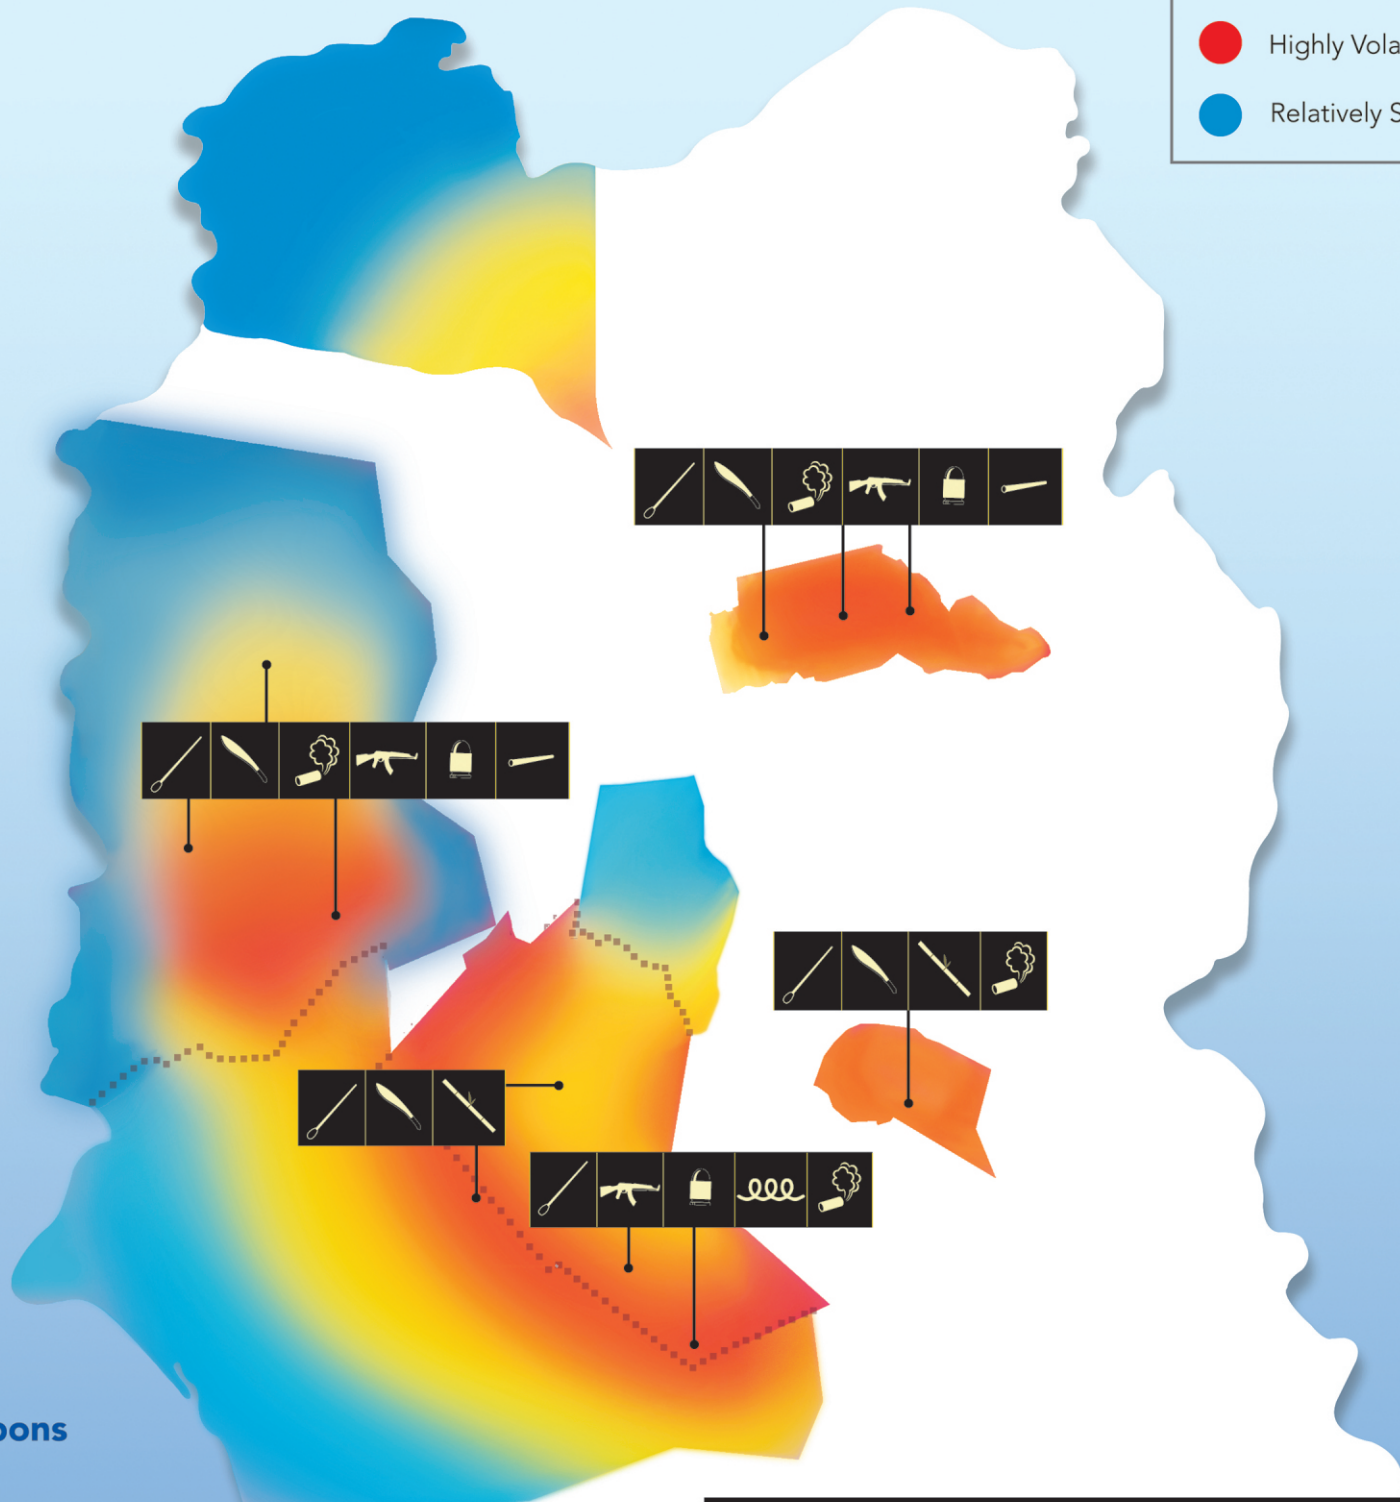

Violence Intensity

- Moderately Volatile Area
- Highly Volatile Area
- Relatively Safe Area

Legend of Assault Weapons

- Baton
- Machete
- Rubber Bullet
- Iron Rod
- Electric Wire
- Tear Gas
- Rifle
- Bamboo Stick

---- Area Division Lines

LOCATION LEGEND			
			■ Bashundhora
	■ Uttara		■ Rampura
	■ Mirpur		■ Gulshan
	■ Bosila & Other Areas		■ Dhanmondi
			■ Shahbagh
			■ Tejgaon
			■ Mohakhali